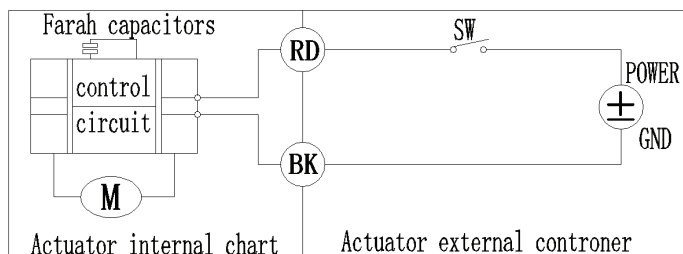

SPRING RETURN 6S1001D-L

SIZE 1"

3-WAY Stainless Steel, FULL PORT BALL VALVE WITH ELECTRIC ACTUATOR

12VDC

15 Sec. Open/Close

ACTUATOR

- NEMA 4, 4X Housing
- 12V/24V AC/DC and 100-240V AC Models Available
- High-Strength, Impact Resistant IP67 PPO Housing
- Comes standard with 19" cable

VALVE

- Brass
- Full Port, Sizes 1/2" to 1"
- Low torque design with spring return in case of power failure
- Energy efficient design reduces power consumption needs

WIRING DIAGRAM

2 Wire control- Power Reset