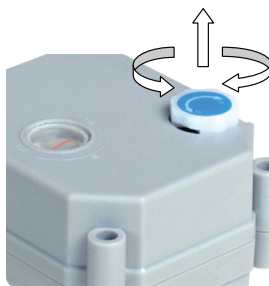

SPRING RETURN 6S1001D-L

SIZE 1"

3-WAY Stainless Steel, FULL PORT BALL VALVE WITH ELECTRIC ACTUATOR

12VDC

15 Sec. Open/Close

ACTUATOR

- NEMA 4, 4X Housing
- 12V/24V AC/DC and 100-240V AC Models Available
- High-Strength, Impact Resistant IP67 PPO Housing
- Comes standard with 19" cable

VALVE

- Brass
- Full Port, Sizes 1/2" to 1"
- Low torque design with spring return in case of power failure
- Energy efficient design reduces power consumption needs

WIRING DIAGRAM

2 Wire control- Power Reset

• When SW is closed , the valve open. the actuator automatically power off after in place

• When SW is open, the valve closed, the actuator automatically power off after in place * Suitable

Working Voltage: **AC/DC9-24V** , **DC/AC110V-230V** *
Exceeding the working voltage is forbidden

Manual override instructions:

In case of an electric supply failure, it is possible to operate the actuator manually:

1. Power must be off before using the manual override.
2. Gently pull up the knob turning the knob left or right to open or close the valve.
3. When the red needle in the indicator points to S, the valve is closed. When pointing to 0, the valve is open.
4. To resume normal operation the knob must be pushed down.