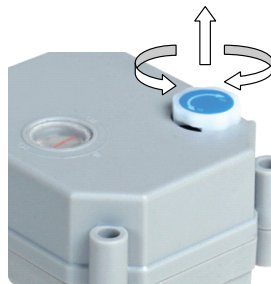

Manual override instructions:

In case of an electric supply failure, it is possible to operate the actuator manually:

1. Power must be off before using the manual override.
2. Gently pull up the knob turning the knob left or right to open or close the valve.
3. When the red needle in the indicator points to S, the valve is closed. When pointing to O, the valve is open.
4. To resume normal operation the knob must be pushed down.