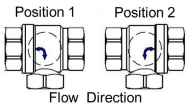

Manual override instructions:

In case of an electric supply failure, it is possible to operate the actuator manually:

1. Power must be off before using the manual override.
2. Gently pull up the knob turning the knob left or right to open or close the valve.
3. When the red needle in the indicator points to S, the valve is closed. When pointing to O, the valve is open.
4. To resume normal operation the knob must be pushed down.

3 Way

SIZES 1/2" THROUGH 1"

L port

T port

| No. | NAME | Material | Specification | Quantity |
|-----|------------|-----------------|---------------|----------|
| 6 | Stem | stainless steel | 304 | 1 |
| 5 | Ball | stainless steel | 304 | 1 |
| 4 | Sealing | PTFE | | 2 |
| 3 | Sealing | PTFE | | 1 |
| 2 | Body Cover | stainless steel | 304 | 1 |
| 1 | Actuator | PPO | | 1 |

| Size | D1/D2 | d1 | L1 | L2/L3 | E1 | H1 | H2 |
|------|-------|--------|----------|--------|--------|---------|--------|
| 1/2" | 1/2" | 1/2" | 2 11/16" | 9/16" | 15/16" | 4 1/16" | 11/16" |
| 3/4" | 3/4" | 9/16" | 2 15/16" | 5/8" | 1 1/4" | 4 3/16" | 13/16" |
| 1" | 1" | 11/16" | 3 3/8" | 11/16" | 1 1/2" | 4 1/2" | 15/16" |