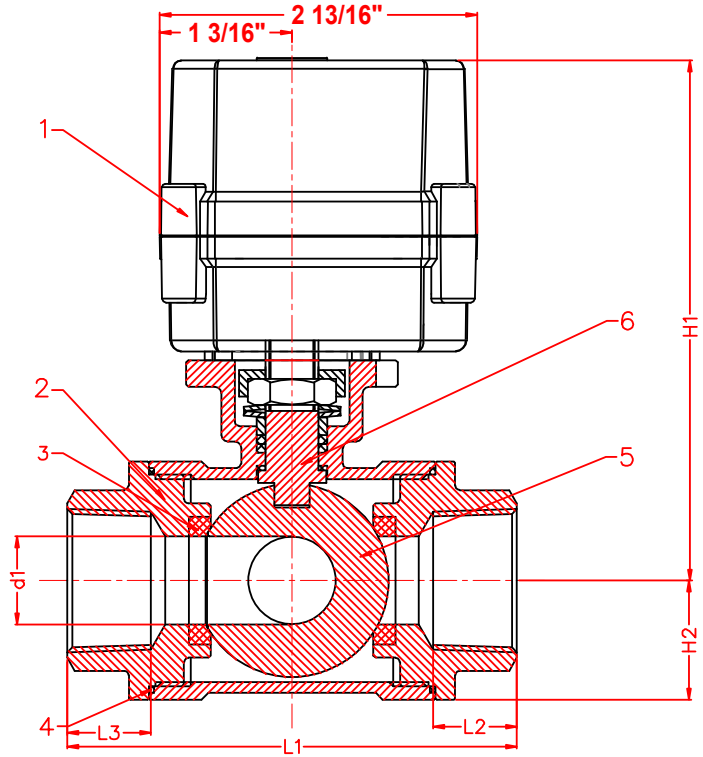

SPRING RETURN 6S0341D-L

SIZE 3/4"

3-WAY Stainless Steel, FULL PORT BALL VALVE WITH ELECTRIC ACTUATOR

12VDC

15 Sec. Open/Close

ACTUATOR

- NEMA 4, 4X Housing
- 12V/24V AC/DC and 100-240V AC Models Available
- High-Strength, Impact Resistant IP67 PPO Housing
- Comes standard with 19" cable

VALVE

- Brass
- Full Port, Sizes 1/2" to 1"
- Low torque design with spring return in case of power failure
- Energy efficient design reduces power consumption needs

WIRING DIAGRAM

2 Wire control- Power Reset

3 Way

SIZES 1/2" THROUGH 1"

L port

T port

| No. | NAME | Material | Specification | Quantity |
|-----|------------|-----------------|---------------|----------|
| 6 | Stem | stainless steel | 304 | 1 |
| 5 | Ball | stainless steel | 304 | 1 |
| 4 | Sealing | PTFE | | 2 |
| 3 | Sealing | PTFE | | 1 |
| 2 | Body Cover | stainless steel | 304 | 1 |
| 1 | Actuator | PPO | | 1 |

| Size | D1/D2 | d1 | L1 | L2/L3 | E1 | H1 | H2 |
|------|-------|--------|----------|--------|--------|---------|--------|
| 1/2" | 1/2" | 1/2" | 2 11/16" | 9/16" | 15/16" | 4 1/16" | 11/16" |
| 3/4" | 3/4" | 9/16" | 2 15/16" | 5/8" | 1 1/4" | 4 3/16" | 13/16" |
| 1" | 1" | 11/16" | 3 3/8" | 11/16" | 1 1/2" | 4 1/2" | 15/16" |