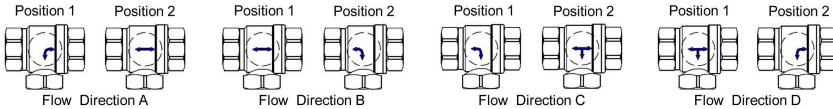

Manual override instructions:

In case of an electric supply failure, it is possible to operate the actuator manually:

1. Power must be off before using the manual override.
2. Gently pull up the knob turning the knob left or right to open or close the valve.
3. When the red needle in the indicator points to S, the valve is closed. When pointing to O, the valve is open.
4. To resume normal operation the knob must be pushed down.

3 Way

SIZES 1/2" THROUGH 1"

L port

T port

| No. | NAME | Material | Specification | Quantity |
|-----|------------|-----------------|---------------|----------|
| 6 | Stem | stainless steel | 304 | 1 |
| 5 | Ball | stainless steel | 304 | 1 |
| 4 | Sealing | PTFE | | 2 |
| 3 | Sealing | PTFE | | 1 |
| 2 | Body Cover | stainless steel | 304 | 1 |
| 1 | Actuator | PPO | | 1 |

| Size | D1/D2 | d1 | L1 | L2/L3 | E1 | H1 | H2 |
|------|-------|--------|----------|--------|--------|---------|--------|
| 1/2" | 1/2" | 1/2" | 2 11/16" | 9/16" | 15/16" | 4 1/16" | 11/16" |
| 3/4" | 3/4" | 9/16" | 2 15/16" | 5/8" | 1 1/4" | 4 3/16" | 13/16" |
| 1" | 1" | 11/16" | 3 3/8" | 11/16" | 1 1/2" | 4 1/2" | 15/16" |