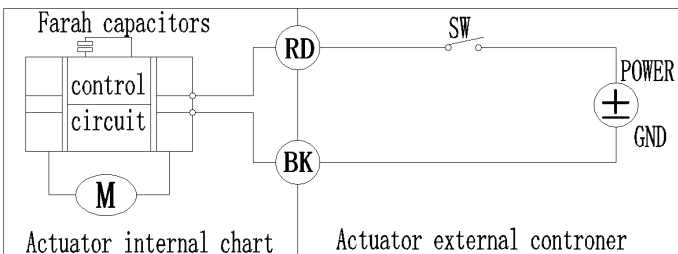

SPRING RETURN 6S0341D-L

SIZE 3/4"

3-WAY Stainless Steel, FULL PORT BALL VALVE WITH ELECTRIC ACTUATOR

12VDC

15 Sec. Open/Close

ACTUATOR

- NEMA 4, 4X Housing
- 12V/24V AC/DC and 100-240V AC Models Available
- High-Strength, Impact Resistant IP67 PPO Housing
- Comes standard with 19" cable

VALVE

- Brass
- Full Port, Sizes 1/2" to 1"
- Low torque design with spring return in case of power failure
- Energy efficient design reduces power consumption needs

WIRING DIAGRAM

2 Wire control- Power Reset

- When SW is closed, the valve opens. The actuator automatically powers off after in place
 - When SW is open, the valve closes. The actuator automatically powers off after in place * Suitable
- Working Voltage: **AC/DC 9-24V, DC/AC 110V-230V** *
Exceeding the working voltage is forbidden