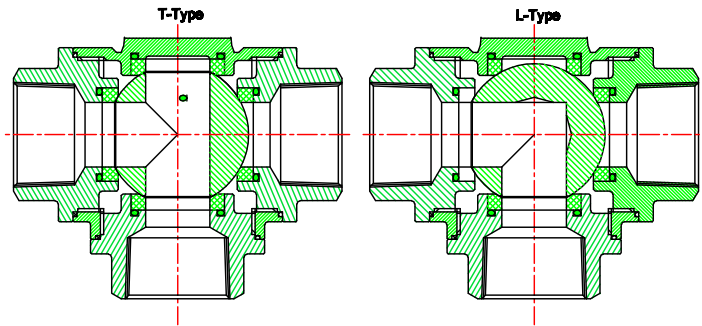

3 Way

SIZES 1/2" THROUGH 1"

L port

T port

| No. | NAME | Material | Specification | Quantity |
|-----|------------|-----------------|---------------|----------|
| 6 | Stem | stainless steel | 304 | 1 |
| 5 | Ball | stainless steel | 304 | 1 |
| 4 | Sealing | PTFE | | 2 |
| 3 | Sealing | PTFE | | 1 |
| 2 | Body Cover | stainless steel | 304 | 1 |
| 1 | Actuator | PPO | | 1 |

| Size | D1/D2 | d1 | L1 | L2/L3 | E1 | H1 | H2 |
|------|-------|--------|----------|--------|--------|---------|--------|
| 1/2" | 1/2" | 1/2" | 2 11/16" | 9/16" | 15/16" | 4 1/16" | 11/16" |
| 3/4" | 3/4" | 9/16" | 2 15/16" | 5/8" | 1 1/4" | 4 3/16" | 13/16" |
| 1" | 1" | 11/16" | 3 3/8" | 11/16" | 1 1/2" | 4 1/2" | 15/16" |